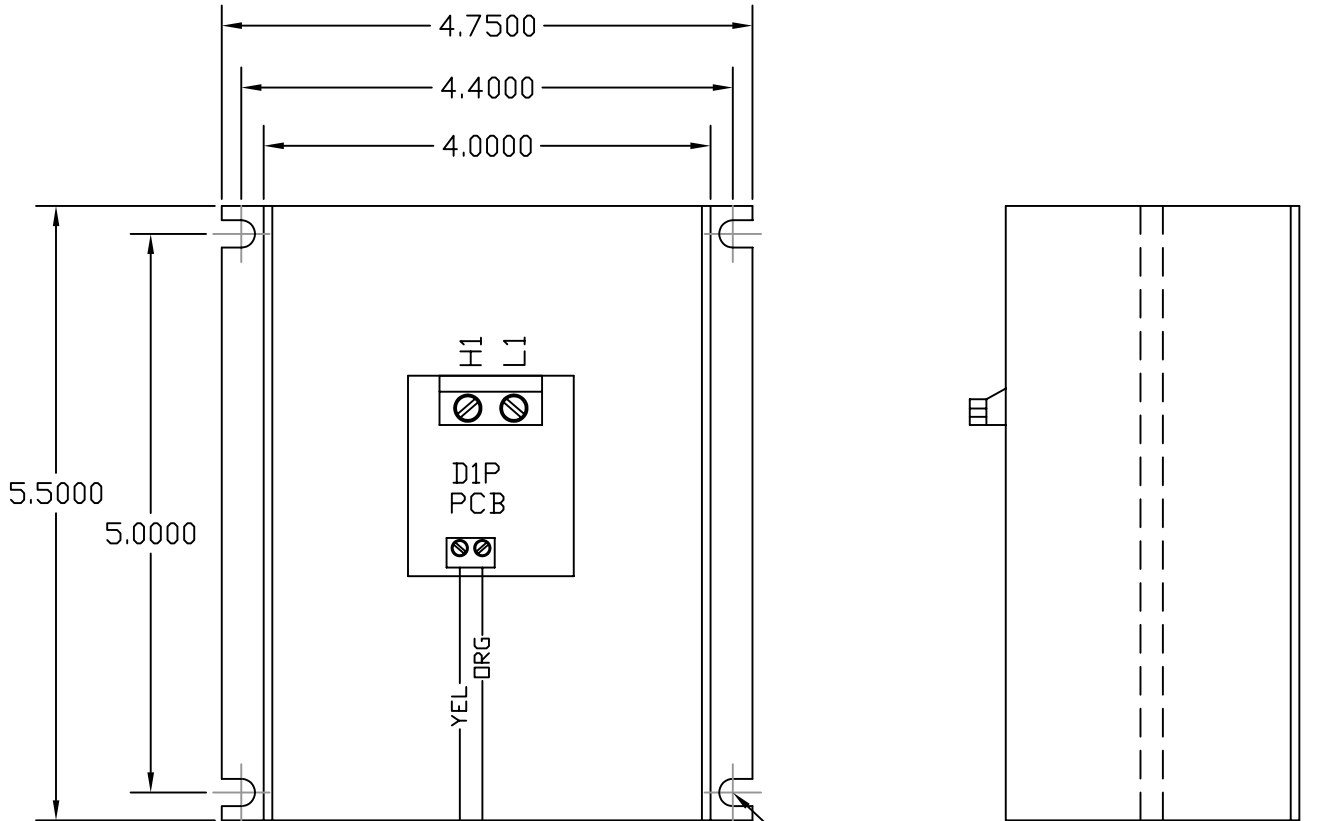

PHYSICAL DIMENSIONS

D1P - 30 AMP

with remote setpoint potentiometer

DANGER!!!
POT TERMINALS ARE
AT LINE VOLTAGE