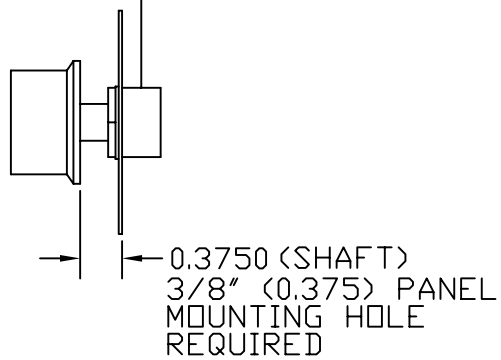

PHYSICAL DIMENSIONS

D1P - 30 AMP

with remote setpoint potentiometer

DANGER!!!
POT TERMINALS ARE
AT LINE VOLTAGE