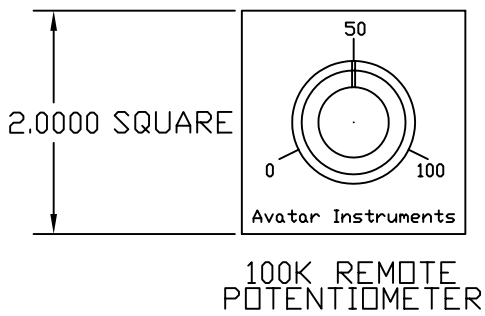

PHYSICAL DIMENSIONS

D1P - 30 AMP

with remote setpoint potentiometer

DANGER!!!
POT TERMINALS ARE
AT LINE VOLTAGE