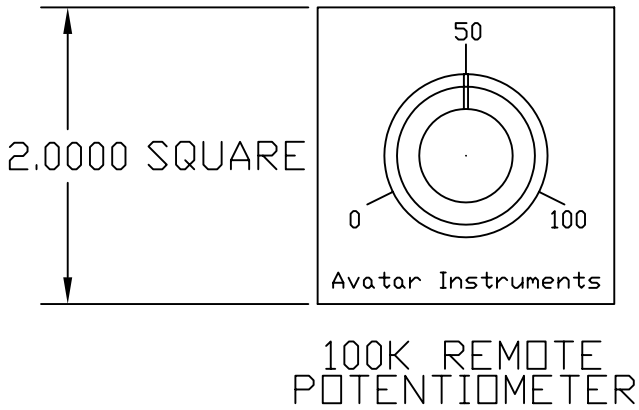

PHYSICAL DIMENSIONS
D1P - 20 AMP
with remote setpoint potentiometer

DANGER!!!
POT TERMINALS ARE
AT LINE VOLTAGE