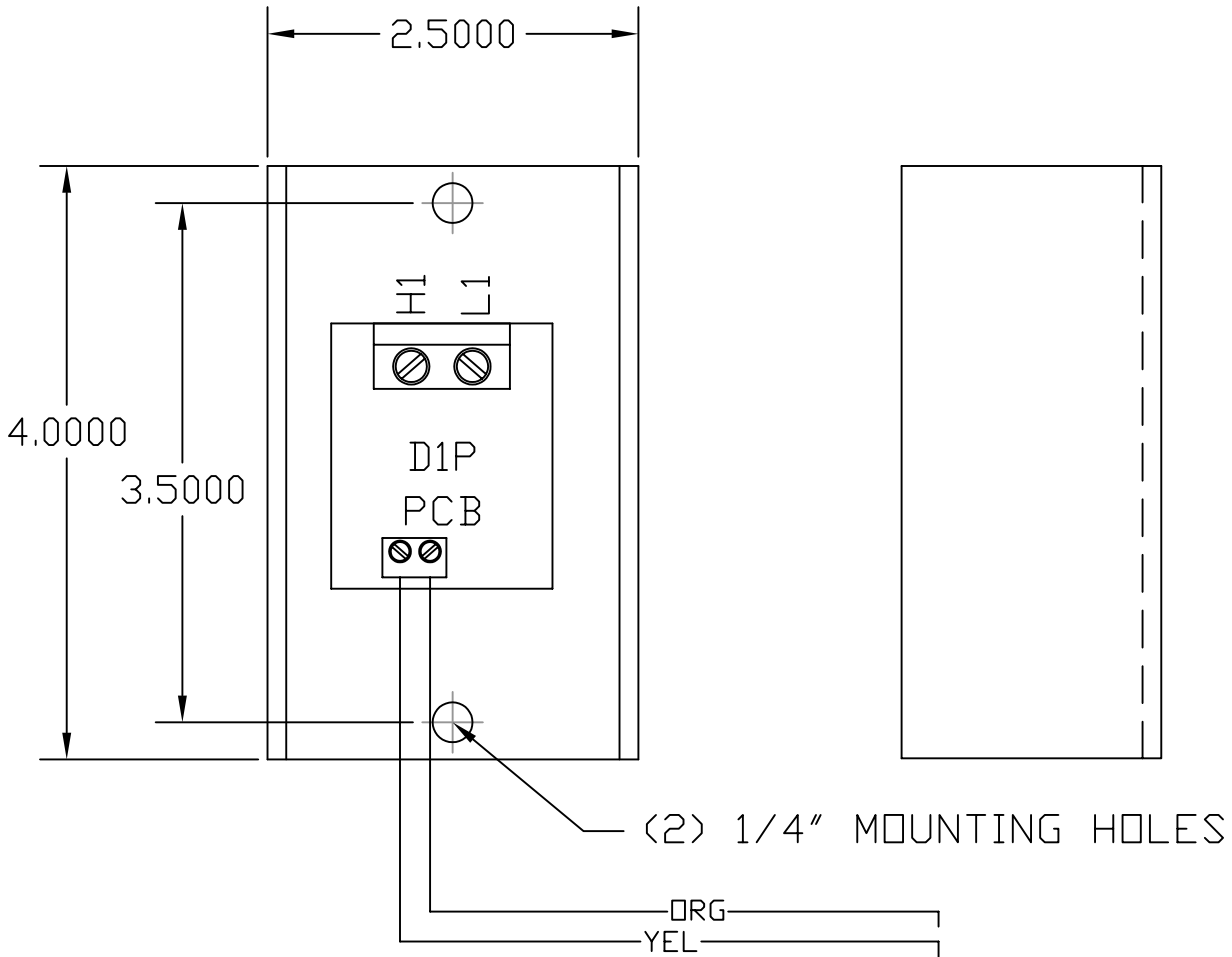

PHYSICAL DIMENSIONS
D1P - 20 AMP
with remote setpoint potentiometer

DANGER!!!
POT TERMINALS ARE
AT LINE VOLTAGE