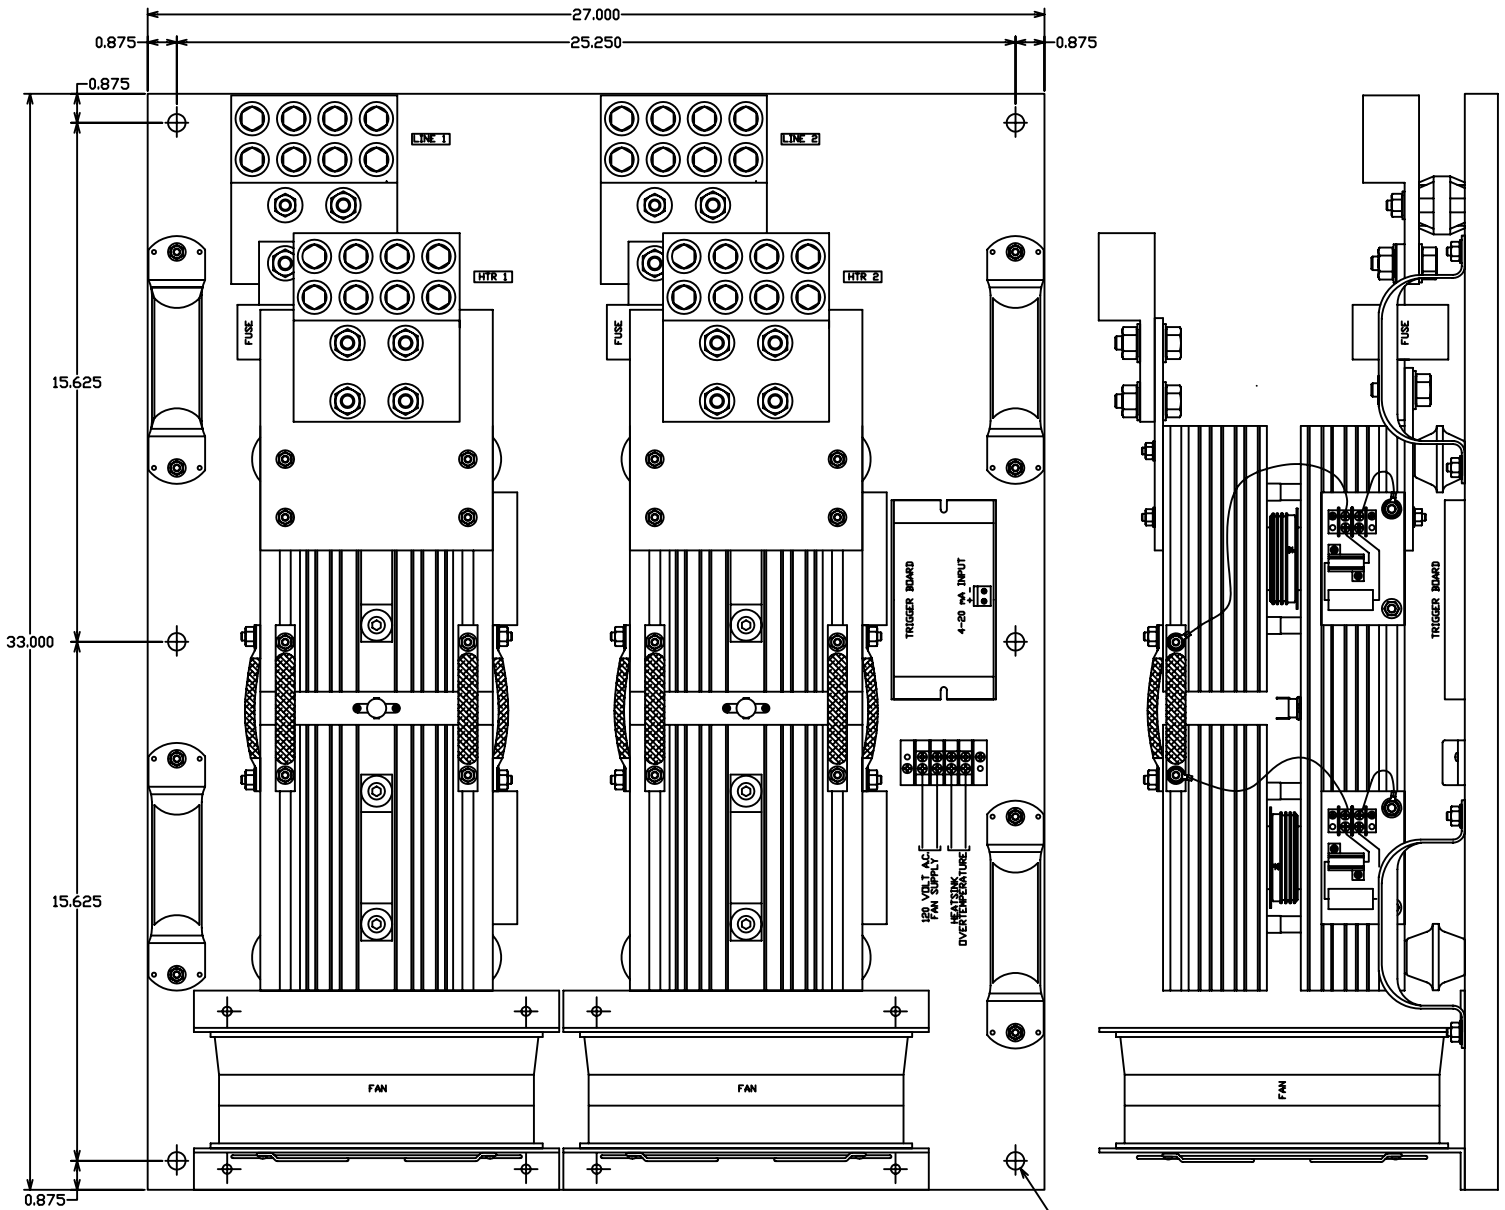

PHYSICAL DIMENSIONS

A3Z - 1200 AMP

(6) MOUNTING HOLE DIAMETER 0.531"